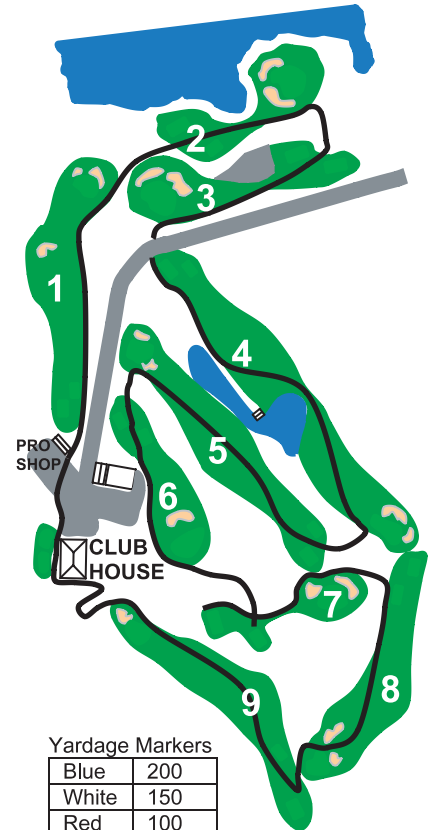

HOLE	1	2	3	4	5	6	7	8	9	ALL
BLUE	303	121	243	416	297	186	156	252	276	2250
RED	272	97	180	402	285	129	118	230	207	1920
PAR	4	3	4	5	4	3	3	4	4	34
HCAP										

NAME	1	2	3	4	5	6	7	8	9	OUT

NAME	10	11	12	13	14	15	16	17	18	IN

NAME	OUT	IN	TOTAL	HCAP	NET

Date:	Slope		Rating		
	Tee	Male	Female	Male	Female
	Blue				
Scorer:	Red				
Attested:					

Rules of Play

- RCGA Rules in effect.
- Please replace all divots on tee decks and fairways.
- Repair ball marks on greens using repair tool or tee.
- Rake sand bunkers smooth.
- Keep all bags and carts 30 feet from tees and greens. Only balls, players and putters allowed onto green.
- Power carts must stay on paths when provided.
- Unauthorized alcohol on course will be confiscated.
- Slow play and ball-hunting must be avoided. Please let faster groups play through.
- Two riders per power cart only. Driver must be 19 years of age, have a valid driver license, and be sober.
- Proper shirt and footwear must be worn. No swearing!
- Each player must have their own set of clubs.
- Drop ball one club length away from sprinkler heads, pathways, roped-off areas, and any other obstacles within fairway (no penalty).

Our employees have full authority to enforce our rules and deal with violators at their discretion.

Yardage Markers

Blue	200
White	150
Red	100